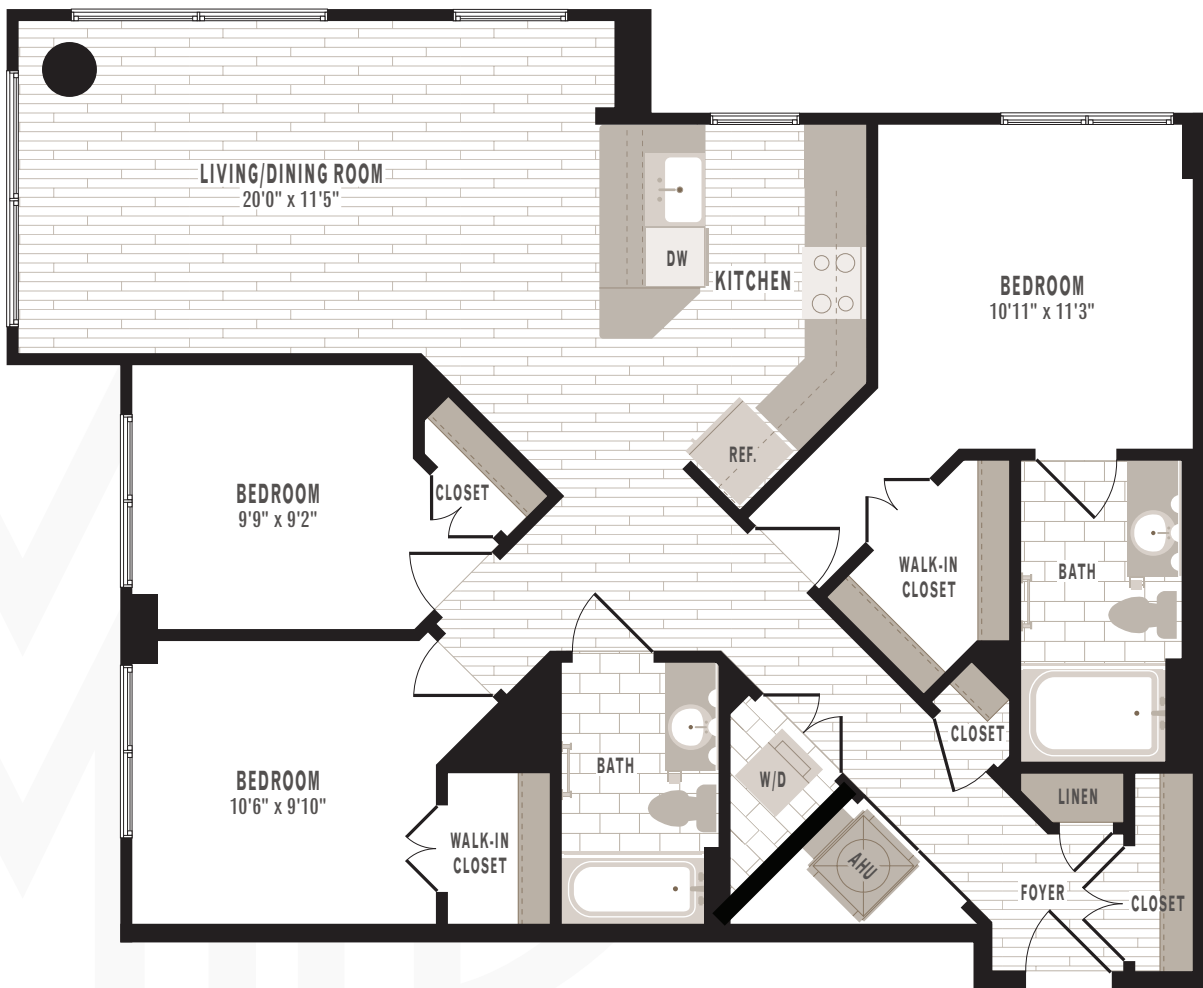

D1
3 Bedroom | 2 Bath
1,215 Square Feet

Rent _____
 Apt # _____
 Date _____

Floor plans are artist's renderings and actual plans may be different. All room dimensions are approximations only.