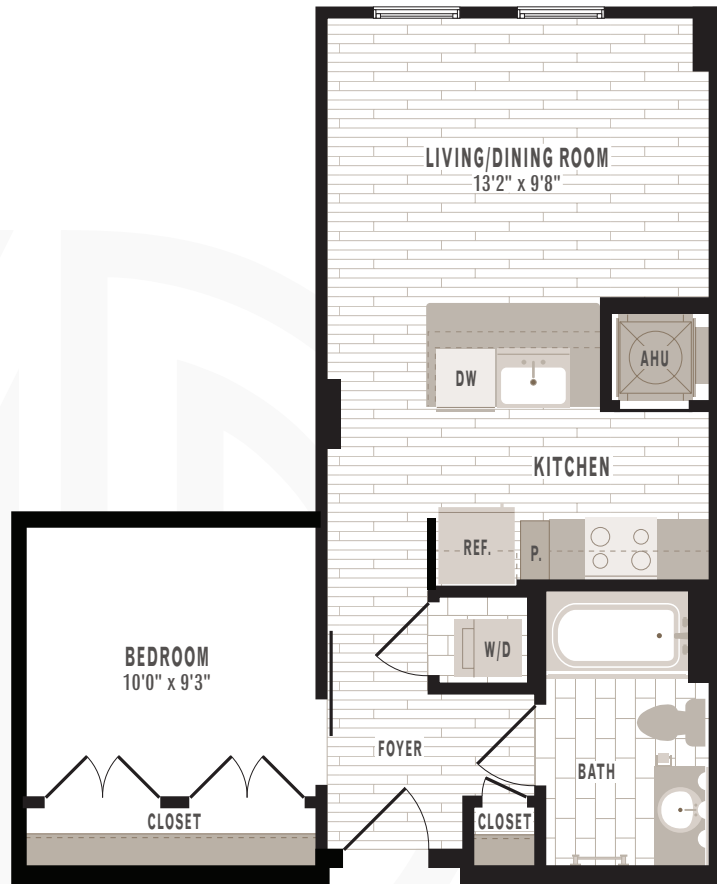

S1
Jr. 1 Bedroom | 1 Bath
560 Square Feet

Rent _____

Apt # _____

Date _____

Floor plans are artist's renderings and actual plans may be different. All room dimensions are approximations only.