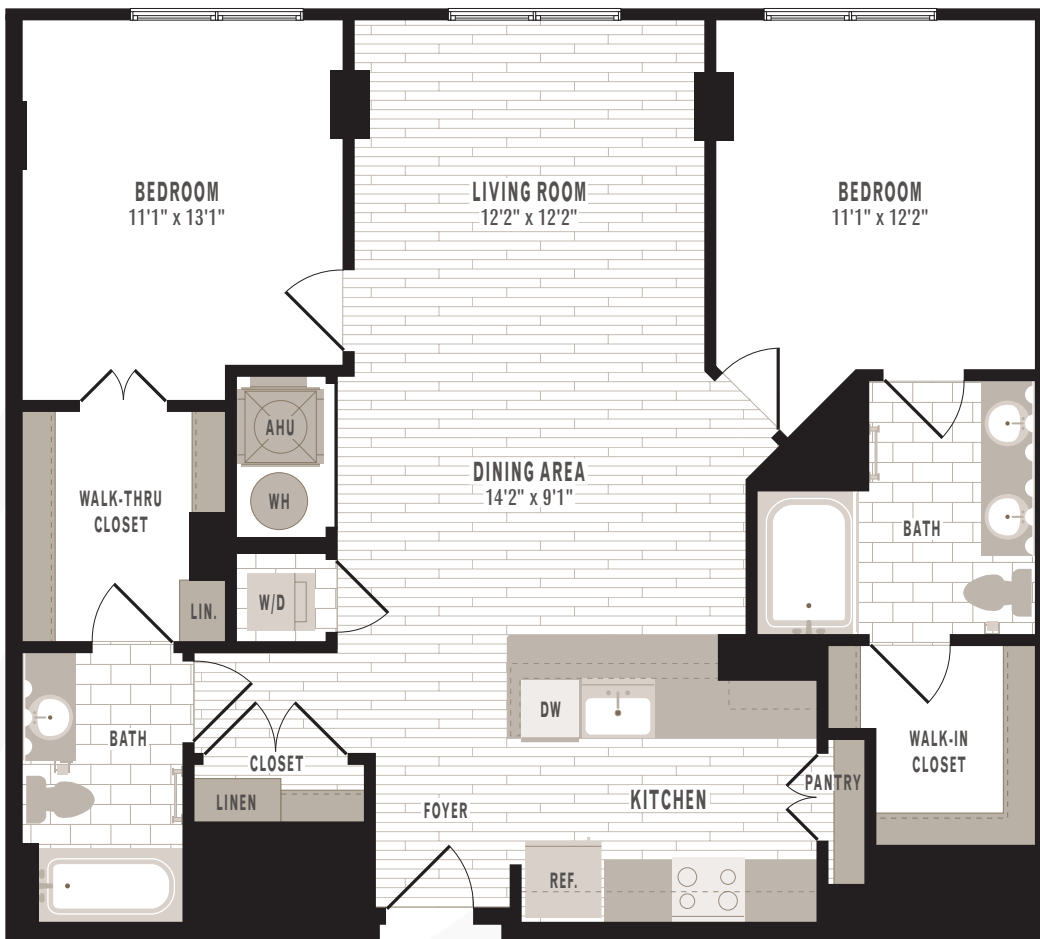

C3
2 Bedroom | 2 Bath
1,143 Square Feet

Rent _____

Apt # _____

Date _____

2nd Floor

3rd, 4th & 5th Floors

6th Floor

7th Floor

8th Floor

Floor plans are artist's renderings and actual plans may be different. All room dimensions are approximations only.