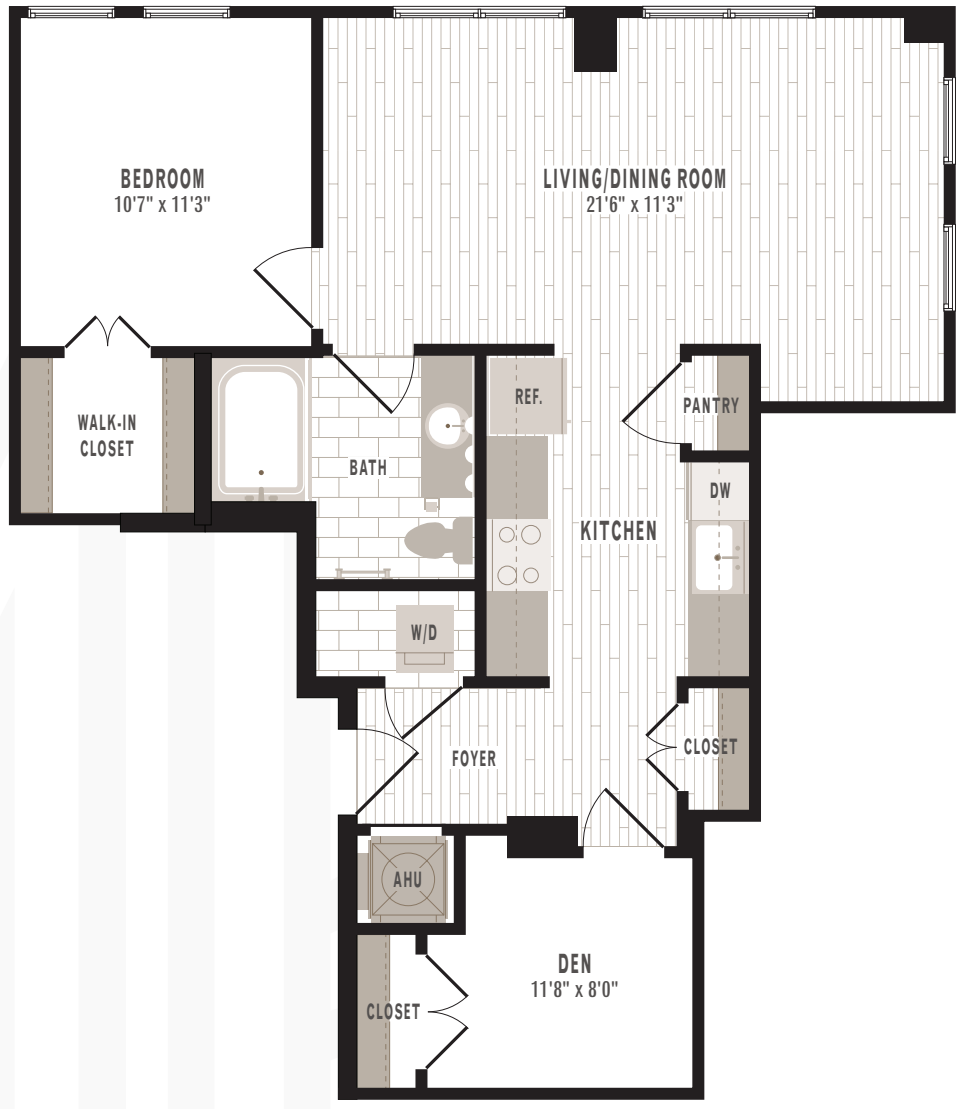

B3
1 Bedroom | 1 Bath | Den
838 Square Feet

Rent _____

Apt # _____

Date _____

Floor plans are artist's renderings and actual plans may be different. All room dimensions are approximations only.