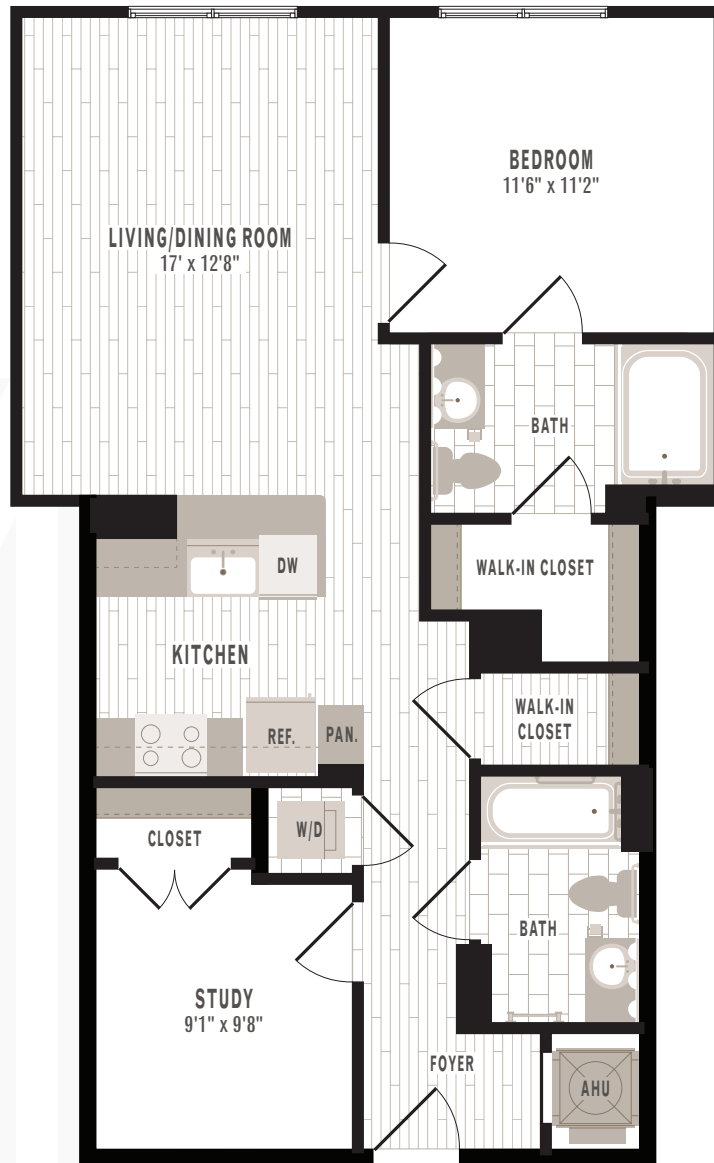

B2
 1 Bedroom | 2 Bath | Study
 905 Square Feet

Rent _____
 Apt # _____
 Date _____

8th Floor

Floor plans are artist's renderings and actual plans may be different. All room dimensions are approximations only.