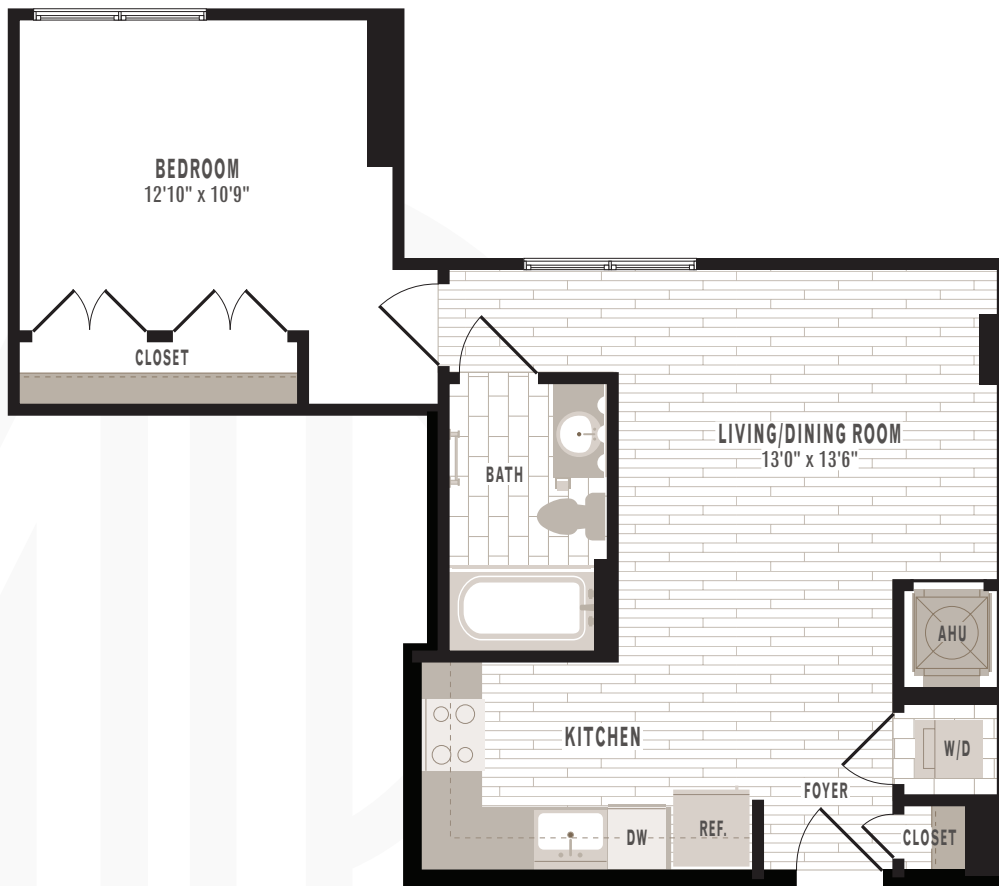

A6
1 Bedroom | 1 Bath
619 Square Feet

Rent _____

Apt # _____

Date _____

Floor plans are artist's renderings and actual plans may be different. All room dimensions are approximations only.