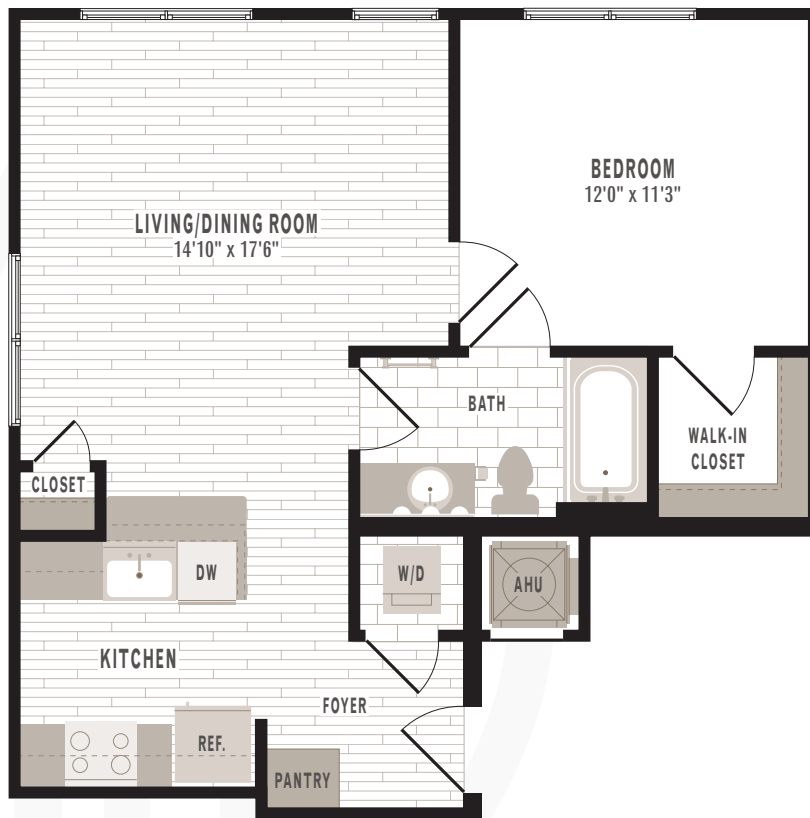

A5
1 Bedroom | 1 Bath
670 Square Feet

Rent _____

Apt # _____

Date _____

Floor plans are artist's renderings and actual plans may be different. All room dimensions are approximations only.